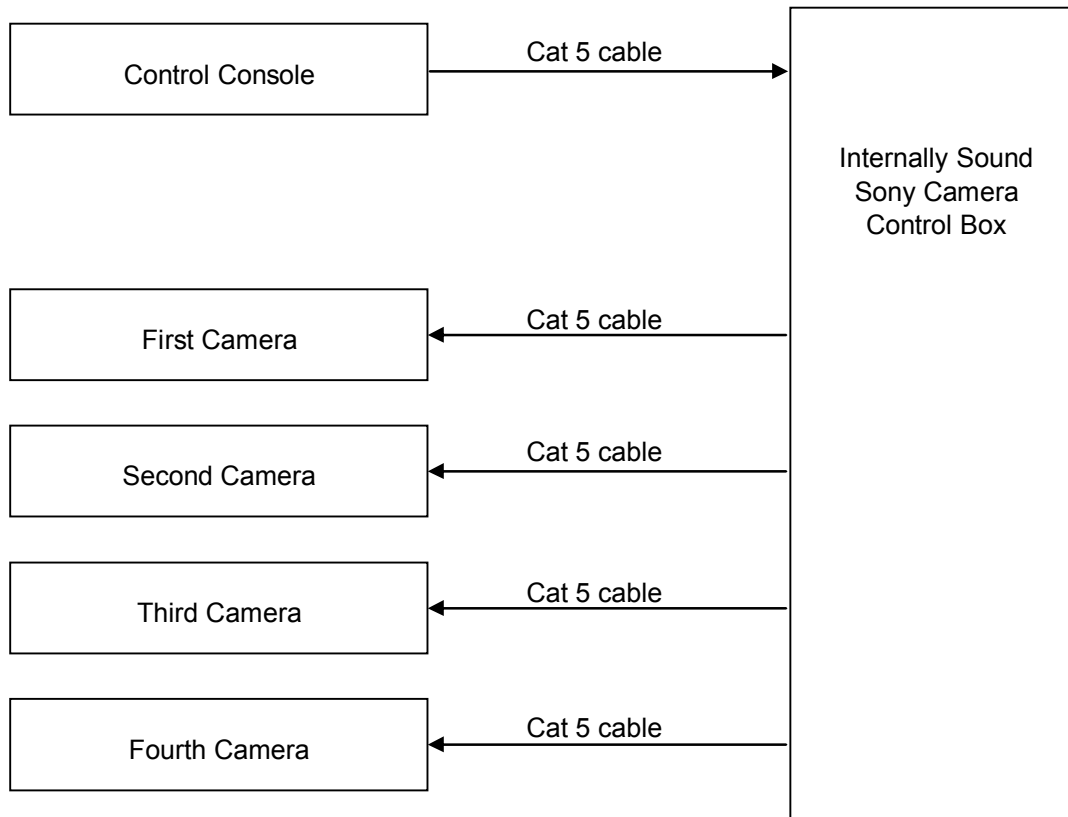

Intenally Sound
Sony Remote Contol Camera
Cat-5 Cabling

System Block Diagram

Intenally Sound
 Sony Remote Contol Camera
 Cat-5 Cabling

Controller and Camera Wiring

Green Phoenix Connector
 On Controller
 and Cameras

J-45 Connectors

Intenally Sound
Sony Remote Contol Camera
Cat-5 Cabling

Control Box - Internal Wiring

Controller Connector

1	White / Orange
2	Orange
3	White / Green
4	Green
5	
6	White / Blue
7	Blue
8	White / Brown
9	Brown

First Camera Connector

1	White / Orange
2	Orange
3	White / Green
4	Green
5	
6	White / Blue
7	Blue
8	White / Brown
9	Brown

Second Camera Connector

1	White / Orange
2	Orange
3	White / Green
4	Green
5	
6	White / Blue
7	Blue
8	White / Brown
9	Brown

Third Camera Connector

1	White / Orange
2	Orange
3	White / Green
4	Green
5	
6	White / Blue
7	Blue
8	White / Brown
9	Brown