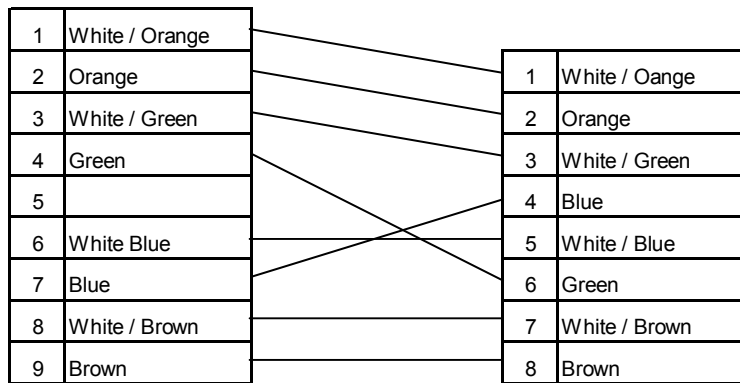

Intenally Sound
Sony Remote Contol Camera
Cat-5 Cabling

Controller and Camera Wiring

Green Phoenix Connector
On Controller
and Cameras

J-45 Connectors

Intenally Sound
Sony Remote Contol Camera
Cat-5 Cabling

Control Box - Internal Wiring

Controller Connector

1	White / Orange
2	Orange
3	White / Green
4	Green
5	
6	White / Blue
7	Blue
8	White / Brown
9	Brown

First Camera Connector

1	White / Orange
2	Orange
3	White / Green
4	Green
5	
6	White / Blue
7	Blue
8	White / Brown
9	Brown

Second Camera Connector

1	White / Orange
2	Orange
3	White / Green
4	Green
5	
6	White / Blue
7	Blue
8	White / Brown
9	Brown

Third Camera Connector

1	White / Orange
2	Orange
3	White / Green
4	Green
5	
6	White / Blue
7	Blue
8	White / Brown
9	Brown